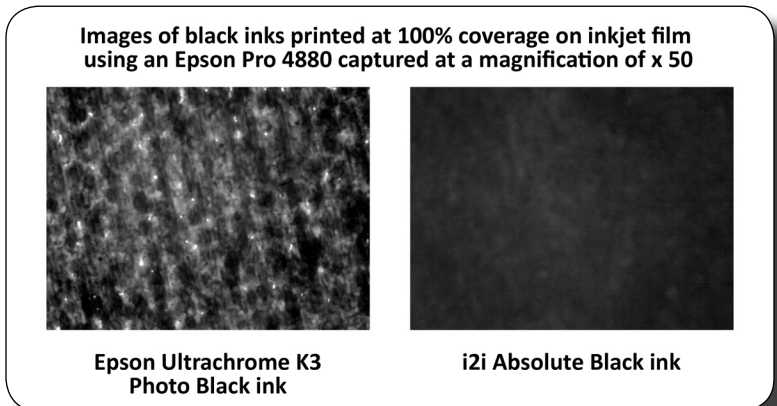

- **High density dye black inks for better light blocking.**
- **Low cost, clear inks for non-active ink channels.**
- **Screens can be burned longer for better polymer curing.**
- **Faster printing compared to pigment inks.**
- **Increased scratch resistance.**
- **Inks available in cartridges and bulk.**
- **Cost effective, high quality film for both dye and pigment inks.**
- **Bulk ink feed systems available to reduce costs.**

Using an Epson inkjet printer as an image setter to print onto clear film has become the standard method of making screen positives in the screen printing industry. The small dot size that these machines produce, and the ability to print at high resolution provides an ideal way to make high quality color separations at a low cost compared to traditional photo chemistry or thermal print methods. However, the original pigment inks provided by Epson are not ideally suited to the screen positive process, providing poor light blocking performance and they can easily scratch off during the screen exposure process. This has now all changed with the introduction of the i2i Absolute Black ink and film products from Ink2image.

i2i Absolute Black Dye ink