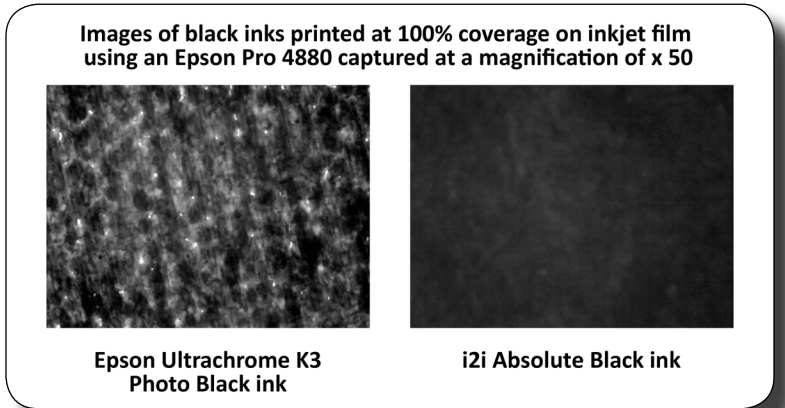

- High density dye black inks for better light blocking.
- Low cost, clear inks for non-active ink channels.
- Screens can be burned longer for better polymer curing.
- Faster printing compared to pigment inks.
- Increased scratch resistance.
- Inks available in cartridges and bulk.
- Cost effective, high quality film for both dye and pigment inks.
- Bulk ink feed systems available to reduce costs.

Using an Epson inkjet printer as an image setter to print onto clear film has become the standard method of making screen positives in the screen printing industry. The small dot size that these machines produce, and the ability to print at high resolution provides an ideal way to make high quality color separations at a low cost compared to traditional photo chemistry or thermal print methods. However, the original pigment inks provided by Epson are not ideally suited to the screen positive process, providing poor light blocking performance and they can easily scratch off during the screen exposure process. This has now all changed with the introduction of the i2i Absolute Black ink and film products from Ink2image.

i2i Absolute Black Dye ink